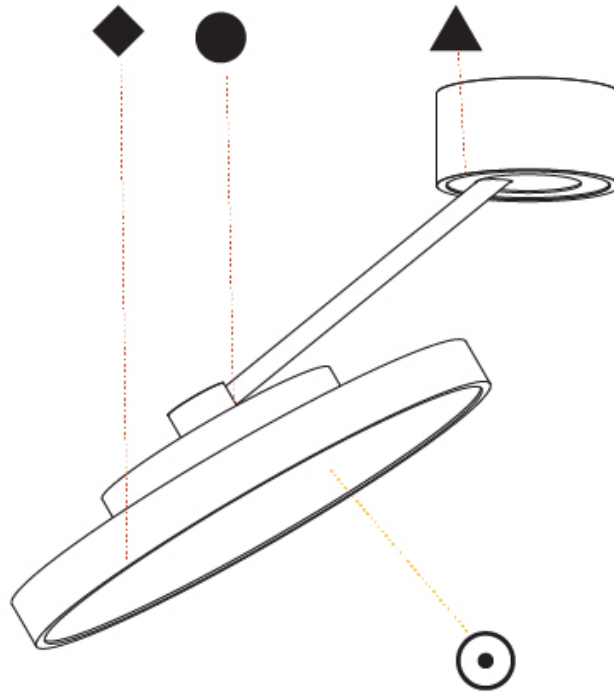

RATINGS AND CERTIFICATIONS

Certified By: Certified for North American Standards
 IP rating: IP20

SIGN DIVA DANCER SUSPENSION

A300039-

PROJECT	_____
TYPE	_____
SPECIFIER	_____
QUANTITY	_____
DATE	_____

A

PROJECT	_____
TYPE	_____
SPECIFIER	_____
QUANTITY	_____
DATE	_____