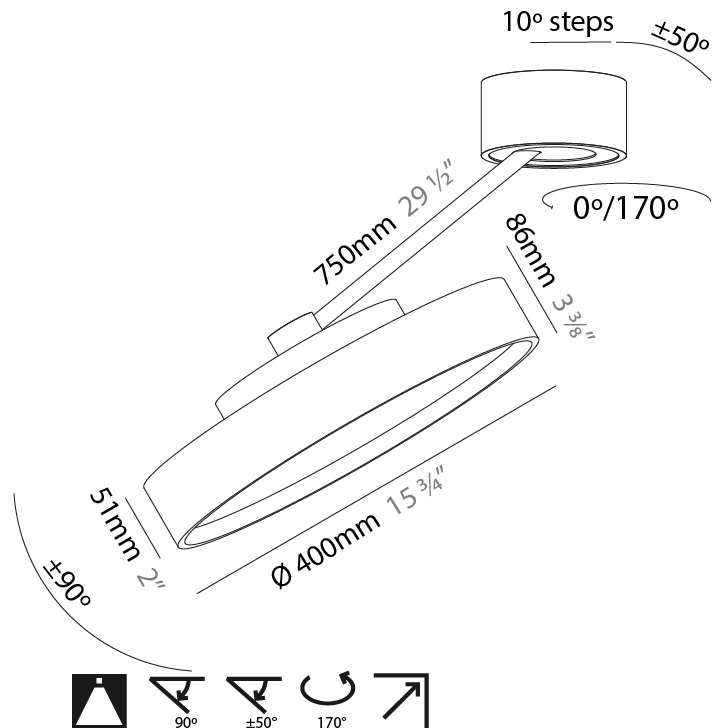

GENERAL

Series: Sign Diva Dancer
Subseries: Sign Diva Dancer Korona
Brand: Prolicht
Division: Architectural
Mounting Type: Suspension
Mounting Location: Ceiling
Subcategory: Pendant

PHYSICAL

Shape: Round
Diameter (mm): 400
Diameter (in): 15 3/4
Height (mm): 870
Depth (mm): 86
Height (in): 34 1/4
Depth (in): 3 3/8
Light Distribution: Adjustable / Direct
Weight (kg): 3.5
Weight (lbs): 7.716
Diffuser: PMMA - Opal / Micro-Prism / Sparkling Secret / Vintage Industrial
Fixture Finish: SSR / BKV / CWI / CRY / HAB / UFT / ITA / RUA / FTG / MYG / LOD / PUS / FRO / FUP / KIA / POP / BLS / SPG / MEY / GOH / GUM / CHC / COM / ABZ / JAG / OBR / MOS / ROR
Fixture Material: Extruded Aluminum / Steel

ELECTRICAL

Lamp Type: LED (Zhaga Standard)
Input Wattage (W): 17.9
Total Output Wattage (W): 16
Dimming: Tri-Mode (Non-Dimming and Phase Dimming (120Vac only) and 0-10V Dimming)
Driver Included: Yes
Driver Location: Integrated
Driver Type: Constant Current - Universal
Driver Class: Class 2
Input Voltage (V): 120 - 277
Constant Current (MA): 500

LED

Color Temperature (*K): 2700 / 3000 / 3500 / 4000
Max. Delivered Lumen (lm): 1870 / 2340 / 2372 / 2420
CRI: >90 CRI
Lamp Life (hrs): 50000

OPTICAL

Adjustability: Rotational Canopy 170°; Tilting Canopy ±50°; Tilting Head ±90°

RATINGS AND CERTIFICATIONS

Certified By: Certified for North American Standards
IP rating: IP20