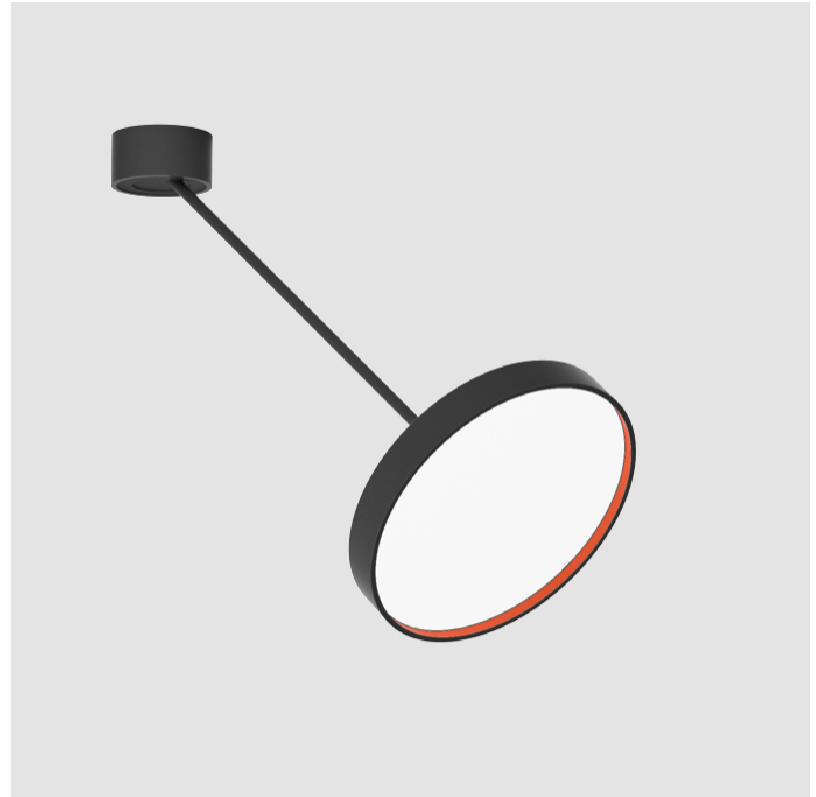

GENERAL

Series: Sign Diva Dancer
Subseries: Sign Diva Dancer Korona
Brand: Prolicht
Division: Architectural
Mounting Type: Suspension
Mounting Location: Ceiling
Subcategory: Pendant

PHYSICAL

Shape: Round
Diameter (mm): 400
Diameter (in): 15 3/4
Height (mm): 870
Depth (mm): 86
Height (in): 34 1/4
Depth (in): 3 3/8
Light Distribution: Adjustable / Direct
Weight (kg): 3.5
Weight (lbs): 7.716
Diffuser: PMMA - Opal / Micro-Prism / Sparkling Secret / Vintage Industrial
Fixture Finish: SSR / BKV / CWI / CRY / HAB / UFT / ITA / RUA / FTG / MYG / LOD / PUS / FRO / FUP / KIA / POP / BLS / SPG / MEY / GOH / GUM / CHC / COM / ABZ / JAG / OBR / MOS / ROR
Fixture Material: Extruded Aluminum / Steel

ELECTRICAL

Lamp Type: LED (Zhaga Standard)
Input Wattage (W): 17.9
Total Output Wattage (W): 16
Dimming: Tri-Mode (Non-Dimming and Phase Dimming (120Vac only) and 0-10V Dimming)
Driver Included: Yes
Driver Location: Integrated
Driver Type: Constant Current - Universal
Driver Class: Class 2
Input Voltage (V): 120 - 277
Constant Current (MA): 500

LED

Color Temperature (*K): 2700 / 3000 / 3500 / 4000
Max. Delivered Lumen (lm): 1870 / 2340 / 2372 / 2420
CRI: >90 CRI
Lamp Life (hrs): 50000

OPTICAL

Adjustability: Rotational Canopy 170°; Tilting Canopy ±50°; Tilting Head ±90°

RATINGS AND CERTIFICATIONS

Certified By: Certified for North American Standards
IP rating: IP20